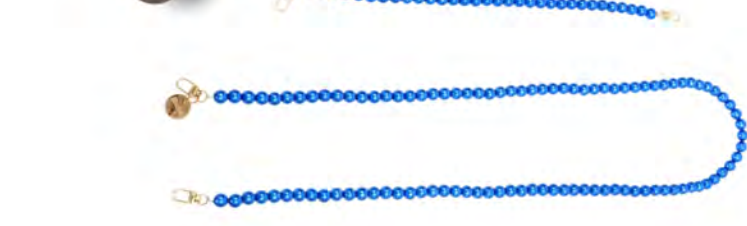

ROSE

CHAIN SHORT - 50 CM

CHAIN LONG - 120 CM

RED

CHAIN SHORT - 50 CM

CHAIN LONG - 120 CM

CHAMPAGNER

CHAIN SHORT - 50 CM

CHAIN LONG - 120 CM

ORANG

CHAIN SHORT - 50 CM

CHAIN LONG - 120 CM

CHAINS

Handy- Bagchains

BLUE

CHAIN SHORT - 50 CM

CHAIN SHORT - 120 CM

GREEN

CHAIN SHORT - 50 CM

CHAIN SHORT - 120 CM

GREY

CHAIN SHORT - 50 CM

CHAIN LONG - 120 CM

BLACK