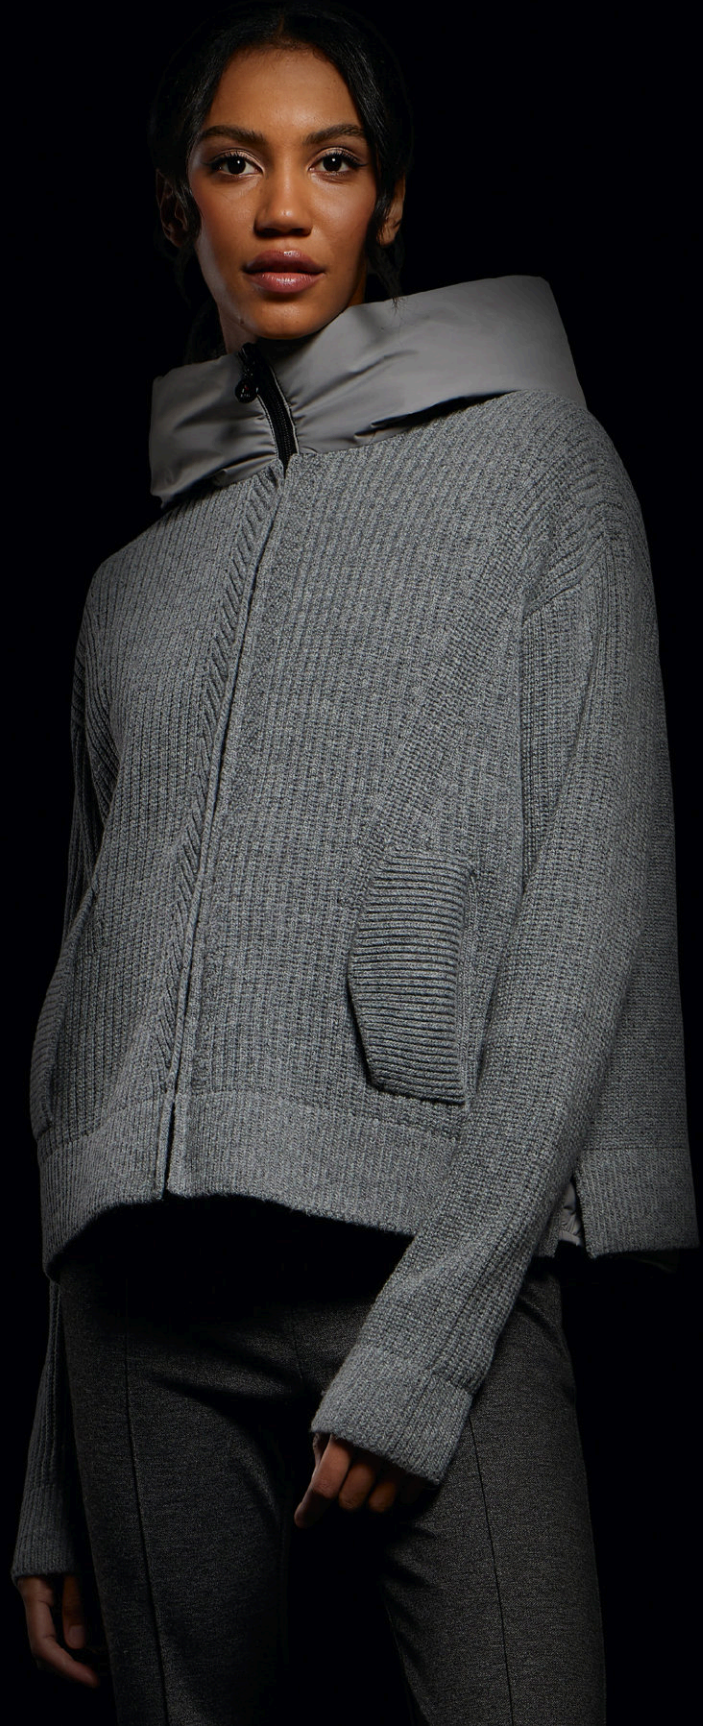

FRIEDA & FREDDIE'S®
NEW YORK

AUTUMN / WINTER 2025

PARADISE

A graphic design featuring a red 'EXIT' sign with a left-pointing arrow. The sign is set against a dark background that has a reflection of a fire. The entire graphic is overlaid on a pink, textured background that resembles a brick wall.

STYLES

- S 02/03 PADDED VEST 5503 + KNITTED PANTS 54019
- S 04/05 KNITTED JACKET 5754
- S 06/07 FAKE FUR JACKET 5725
- S 08/09 FAKE FUR JACKET 5702 +
REVERSIBLE VEST 5505 + VEGAN LEGGINGS 54031
- S 10/11 FAKE FUR COAT 5820
- S 12/13 PADDED JACKET 5706 + KNITTED PANTS 54019 FAKE
FUR PARKA 5814 + VEGAN LEGGINGS 54031
- S 14/15 FAKE FUR COAT 5812B
- S 16/17 REVERSIBLE COAT 5800 + FAKE FUR JACKET 5742
- S 18/19 FAKE FUR COAT 5818
- S 20/21 PADDED JACKET 5728
- S 22/23 PADDED COAT 5807
- S 24/25 PADDED JACKET 5705
- S 26/27 PADDED JACKET 5735 + PADDED COAT 5815
- S 28/29 PADDED JACKET 5713 + VEGAN LEGGINGS 54031
- S 30/31 PADDED COAT 5880C
- S 32/33 PARKA 5822A
- S 34/35 PADDED COAT 5821A + VEGAN LEGGINGS 54031
- S 36/37 PADDED COAT 5801 + VEGAN LEGGINGS 54031
- S 38/39 PADDED JACKET 5750
- S 40/41 FAKE FUR JACKET 5702 + VEGAN LEGGINGS 54031