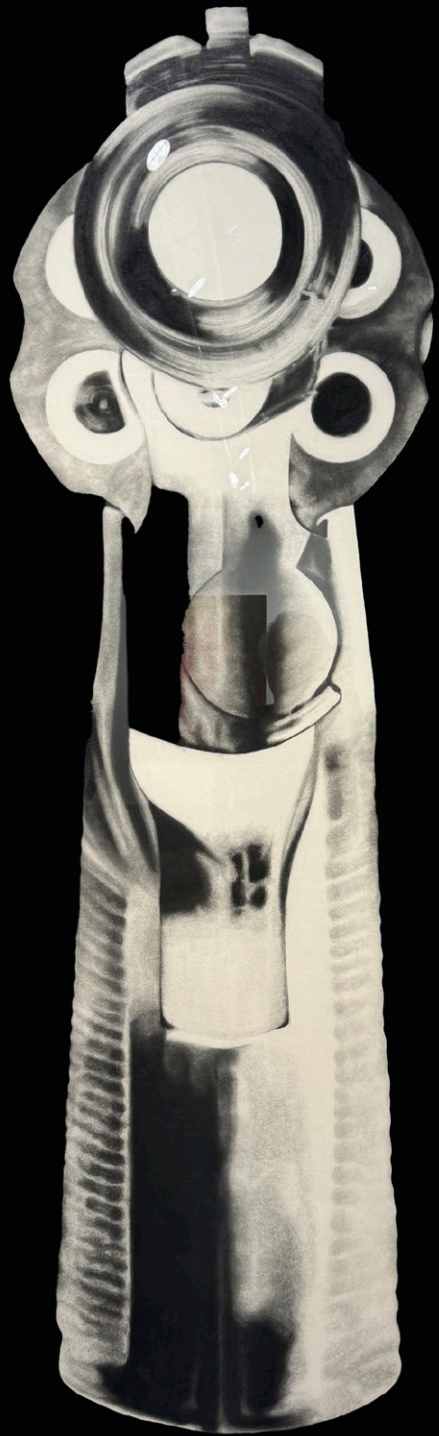

FRIEDA & FREDDIE'S®
NEW YORK

AUTUMN / WINTER 2025

PARADISE

A graphic design featuring a red 'EXIT' sign with a left-pointing arrow. The sign is set against a dark background that has a reflection of a fire. The entire graphic is overlaid on a pink, textured background that resembles a brick wall.

STYLES

- S 02/03 PADDED VEST 5503 + KNITTED PANTS 54019
- S 04/05 KNITTED JACKET 5754
- S 06/07 FAKE FUR JACKET 5725
- S 08/09 FAKE FUR JACKET 5702 +
REVERSIBLE VEST 5505 + VEGAN LEGGINGS 54031
- S 10/11 FAKE FUR COAT 5820
- S 12/13 PADDED JACKET 5706 + KNITTED PANTS 54019 FAKE
FUR PARKA 5814 + VEGAN LEGGINGS 54031
- S 14/15 FAKE FUR COAT 5812B
- S 16/17 REVERSIBLE COAT 5800 + FAKE FUR JACKET 5742
- S 18/19 FAKE FUR COAT 5818
- S 20/21 PADDED JACKET 5728
- S 22/23 PADDED COAT 5807
- S 24/25 PADDED JACKET 5705
- S 26/27 PADDED JACKET 5735 + PADDED COAT 5815
- S 28/29 PADDED JACKET 5713 + VEGAN LEGGINGS 54031
- S 30/31 PADDED COAT 5880C
- S 32/33 PARKA 5822A
- S 34/35 PADDED COAT 5821A + VEGAN LEGGINGS 54031
- S 36/37 PADDED COAT 5801 + VEGAN LEGGINGS 54031
- S 38/39 PADDED JACKET 5750
- S 40/41 FAKE FUR JACKET 5702 + VEGAN LEGGINGS 54031